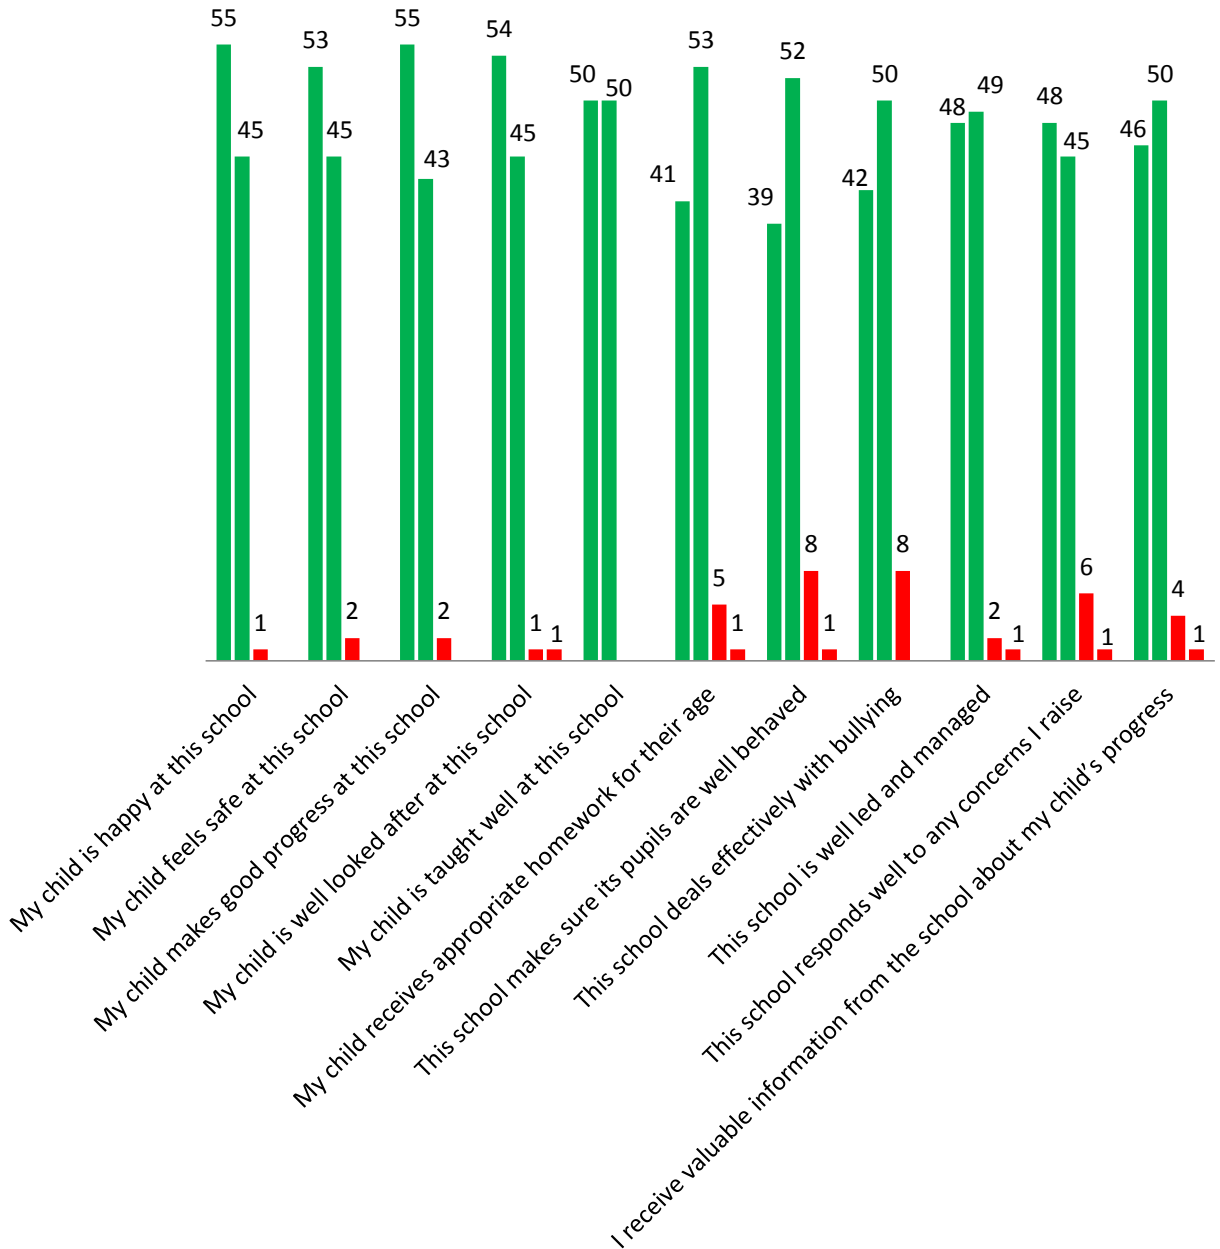

# Parent View Questionnaire Analysis April 2016

Based on 175 returns

## Parent View Questionnaire Results April 2016

Strongly agree (%)   Agree (%)   Disagree (%)   Strongly disagree (%)

**Would you recommend this school to another parent?** Yes: 99%  
No: 1%

Every 'strongly agree' category has increased. A small increase in 'disagree' with behaviour category. 'Strongly disagree' categories remain exceptionally low.