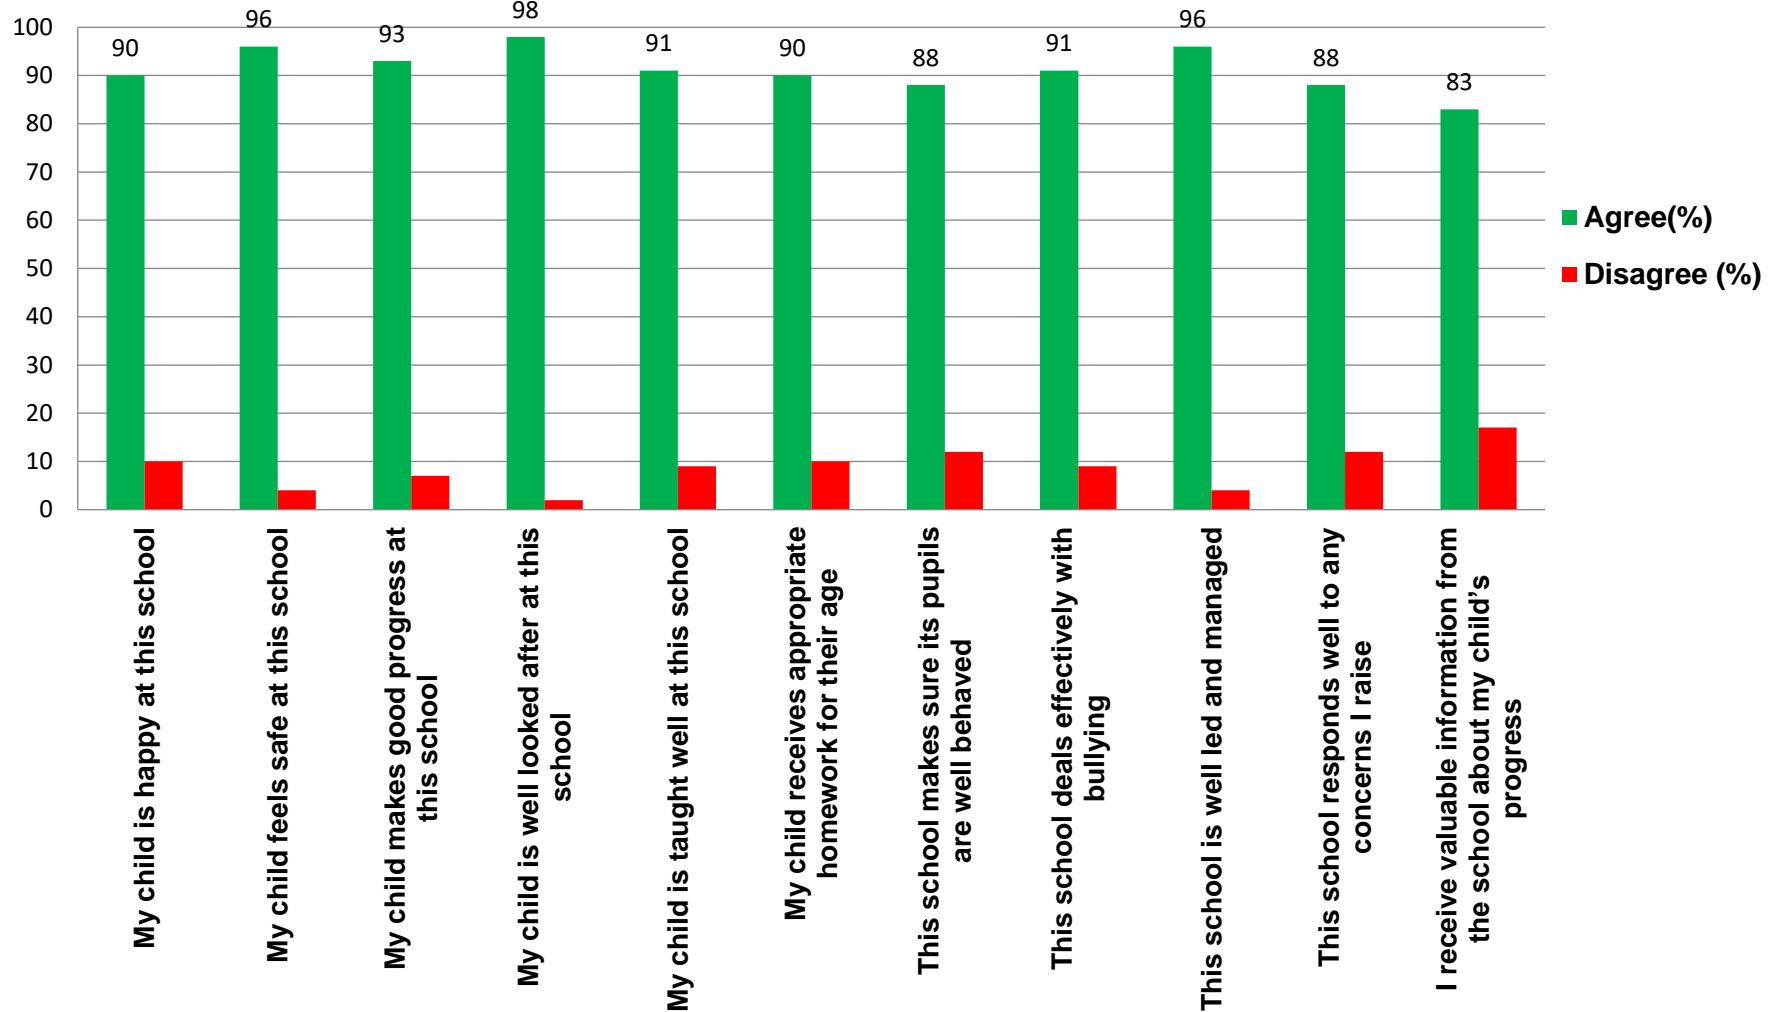

## Parent View Questionnaire Results May 2020

Based on responses from 207 parents 90 % would recommend this school to other parents

### Parent View Survey 3 Year Trend 2017-2020